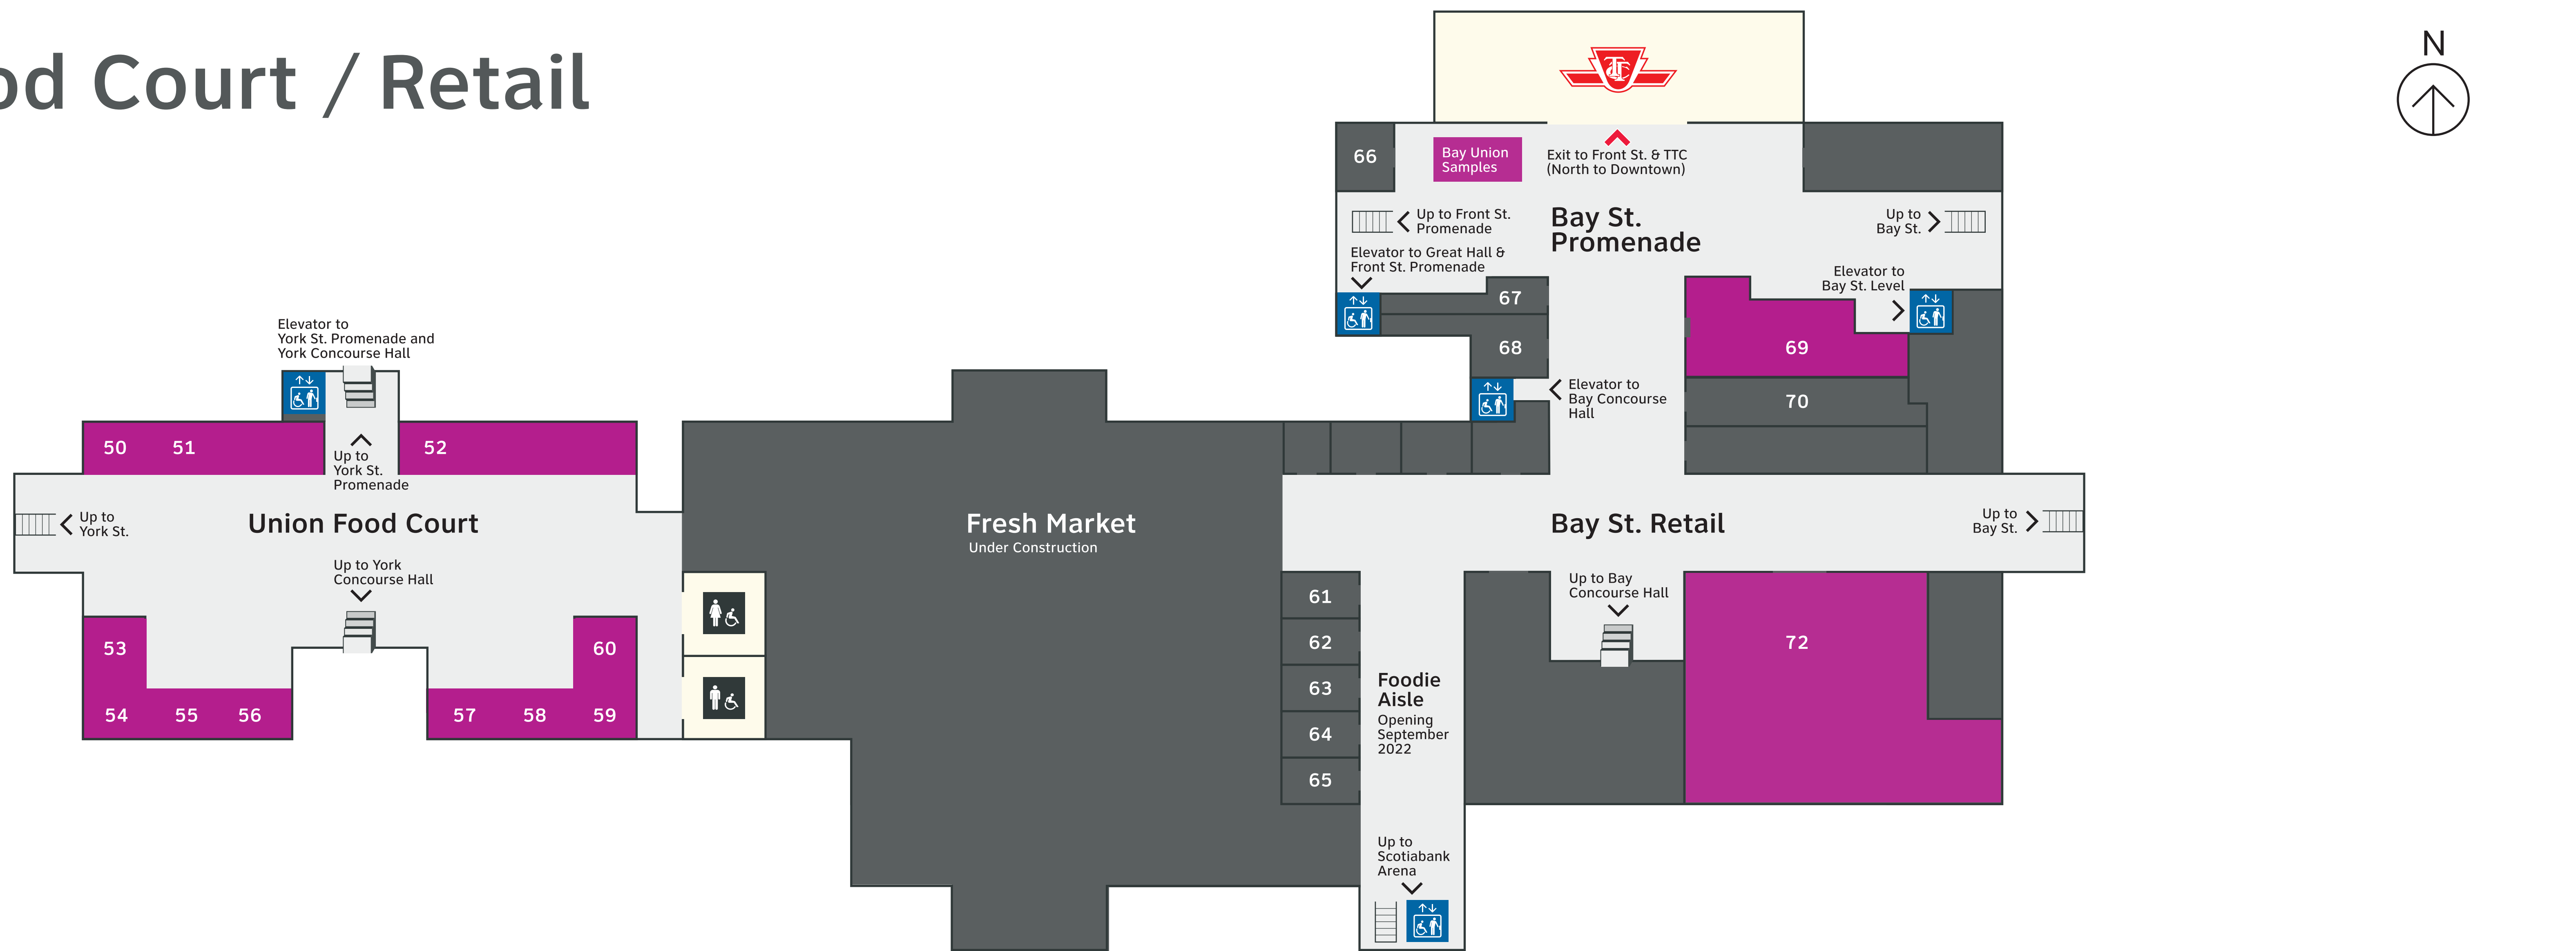

Union Station Map

Street Level

B1 Lower Level / Concourses

B2 Food Court / Retail

Legend

North City, Downtown
South Waterfront

- Tourist Information Centre
- Baggage
- Lost And Found Customer Service
- Security Office

- Washroom
- Men's Washroom
- Women's Washroom
- Universal Washroom

- Drop-off / Pick-up Area
- Bicycle Parking Stations
- Taxi
- Bus

- Elevator
- Accessible Ramp
- Stairs/Escalators

- Indoor Public Circulation
- Exterior Walkways
- Under Construction
- Union Retail

- 1 TD Visa Infinite Credit Card Lounge
- 2 Amano Pasta
- 3 Union Chicken
- 4 WVRST
- 5 Danish Pastry House
- 6 Union Spaces Pop-up
- 7 Greenhouse Juice
- 8 Pilot Coffee

- 9 Biscotteria Forno Culturra
- 10 Tao Tea Leaf
- 11 Dresden Vision
- 12 Cocktail Emporium
- 13 Union Mercado
- 14 Cabin
- 15 Peace Collective
- 16 The Detox Market

- 57 Shanghai 360
- 58 Loaded Pierogi
- 59 Paramount Fine Foods
- 60 Sushi Shop
- 62 Mean Bao
- 63 Mikey's Smash Burger
- 72 LCBO

- Opening in 2022
- 61 Grand Tacos Taqueria
- 62 Union Chicken
- 63 Mean Bao
- 64 Mikey's Smash Burger
- 65 Butter Chicken Roti