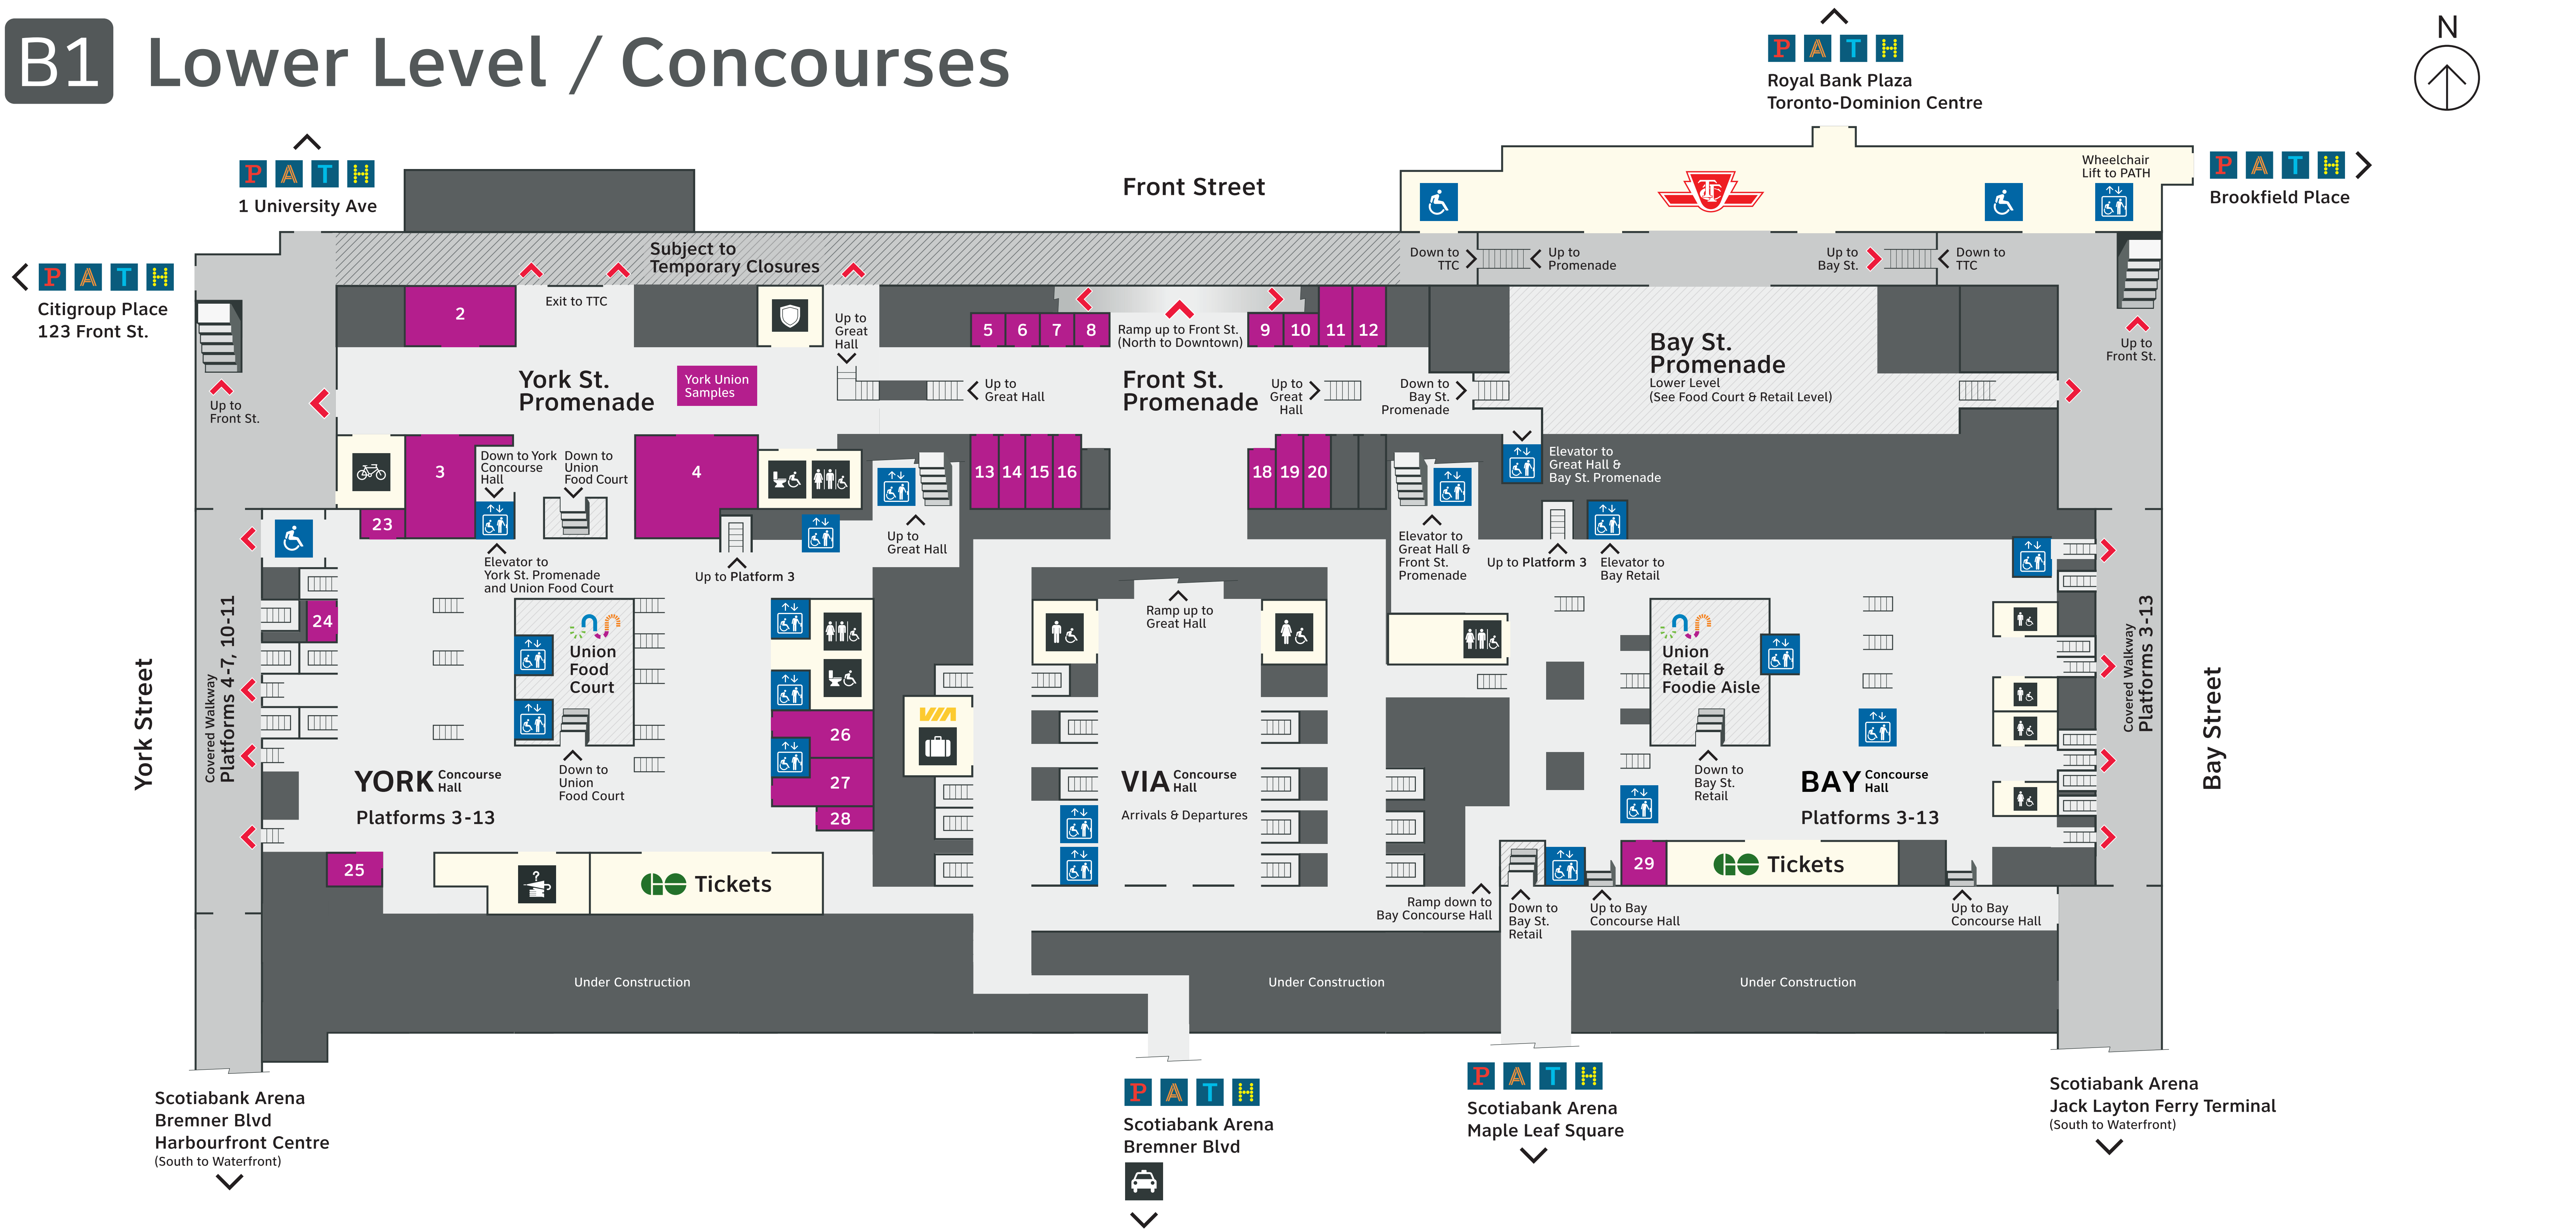

Union Station Map

Street Level

B1 Lower Level / Concourses

B2 Food Court / Retail

Legend

North City, Downtown
South Waterfront

- Tourist Information Centre
- Baggage
- Lost And Found Customer Service
- Security Office

- Washroom
- Men's Washroom
- Women's Washroom
- Universal Washroom

- Drop-off / Pick-up Area
- Bicycle Parking Stations
- Taxi
- Bus

- Elevator
- Accessible Ramp
- Stairs/Escalators

- Indoor Public Circulation
- Exterior Walkways
- Under Construction
- Union Retail

- 1 TD Visa Infinite Credit Card Lounge
- 2 Amano Pasta
- 3 Union Chicken
- 4 WVRST
- 5 Danish Pastry House
- 6 Union Spaces Pop-up
- 7 Greenhouse Juice
- 8 Pilot Coffee

- 9 Biscotteria Forno Culturra
- 10 Tao Tea Leaf
- 11 Dresden Vision
- 12 Cocktail Emporium
- 13 Union Mercado
- 14 Cabin
- 15 Peace Collective
- 16 The Detox Market

- 57 Shanghai 360
- 58 Loaded Pierogi
- 59 Paramount Fine Foods
- 60 Sushi Shop
- 62 Mean Bao
- 63 Mikey's Smash Burger
- 72 LCBO

- Opening in 2022
- 61 Grand Tacos Taqueria
- 62 Union Chicken
- 63 Mean Bao
- 64 Mikey's Smash Burger
- 65 Butter Chicken Roti