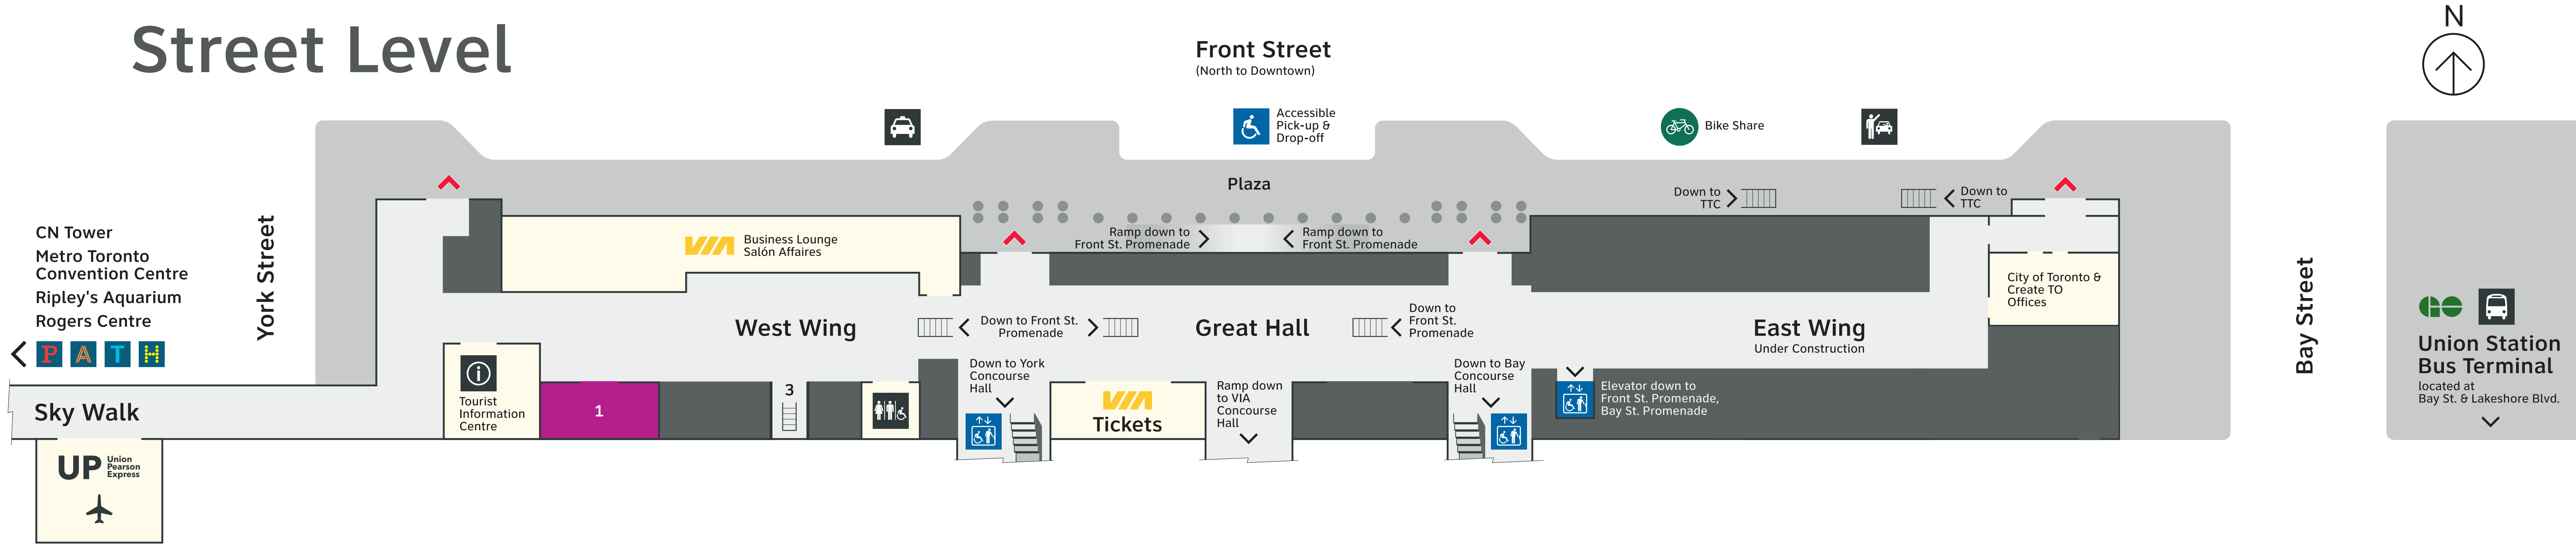

Union Station Map

Street Level

B1 Lower Level / Concourses

B2 Food Court / Retail

Legend

North City, Downtown
South Waterfront

- Tourist Information Centre
- Baggage
- Lost And Found Customer Service
- Security Office

- Washroom
- Men's Washroom
- Women's Washroom
- Universal Washroom

- Drop-off / Pick-up Area
- Bicycle Parking Stations
- Taxi
- Bus

- Elevator
- Accessible Ramp
- Stairs/Escalators

- Indoor Public Circulation
- Exterior Walkways
- Under Construction
- Union Retail

Exits to street

- TTC Subway / Streetcars
- GO Transit
- VIA Rail Canada
- Bike Share Toronto

- PATH Toronto's Downtown Underground Pedestrian Walkway
- UP Express Train to Toronto Pearson International Airport

- 1 TD Visa Infinite Credit Card Lounge
- 2 Amano Pasta
- 3 Union Chicken
- 4 WVRST
- 5 Danish Pastry House
- 6 Union Spaces Pop-up
- 7 Greenhouse Juice
- 8 Pilot Coffee

- 9 Biscotteria Forno Culturra
- 10 Tao Tea Leaf
- 11 Dresden Vision
- 12 Cocktail Emporium
- 13 Union Mercado
- 14 Cabin
- 15 Peace Collective
- 16 The Detox Market